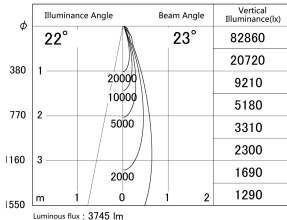

■ Lighting Distribution Curve (cd/1000 lm)