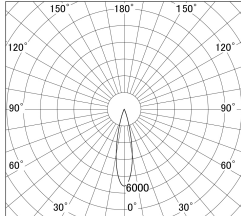

■ Lighting Distribution Curve (cd/1000 lm)