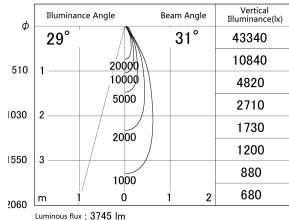

■ Lighting Distribution Curve (cd/1000 lm)