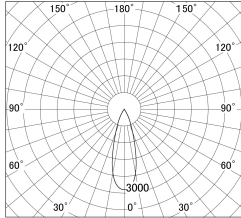

■ Lighting Distribution Curve (cd/1000 lm)