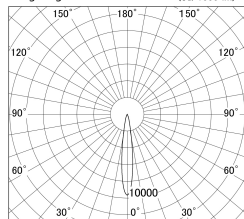

Item no. DD146-4015WW9027

Series Name: Cledy versa L-G Antiglare
(DD146-AG)

White Reflector

■ Lighting Distribution Curve (cd/1000 lm)

■ Direct Horizontal Illuminance DD146-4015WW9027

φ	Illuminance Angle	Beam Angle	Vertical Illuminance(lx)
121630	14°	15°	121630
30410			30410
13510			13510
7600			7600
4870			4870
3380			3380
2480			2480
1900			1900

Luminous flux : 3130 lm

Installation	Recessed mount
Type	Lens type adjustable downlight: Antiglare type
Fixture wattage	36W
Beam angle	15deg
Color Temp.	2700K
CRI	Ra>90
Luminous	3131 lm
Body	Die-castaluminumalloy
Body finish	N/A
Trim finish	White
Reflector finish	White
IP Rate	IP20
Light source	COB module
Input Voltage	AC220~240V
Dimming Type	Non-Dimmable
Certificate	CE,CCC
Cut Hole	150mm