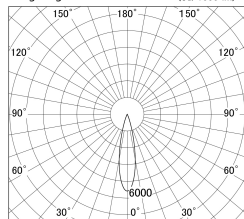

Installation	Recessed mount
Type	Lens type adjustable downlight: Antiglare type
Fixture wattage	36W
Beam angle	23deg
Color Temp.	2700K
CRI	Ra>90
Luminous	4172 lm
Body	Die-castaluminumalloy
Body finish	N/A
Trim finish	White
Reflector finish	White
IP Rate	IP20
Light source	COB module
Input Voltage	AC220~240V
Dimming Type	Non-Dimmable
Certificate	CE,CCC
Cut Hole	150mm

Lighting Distribution Curve (cd/1000 lm)