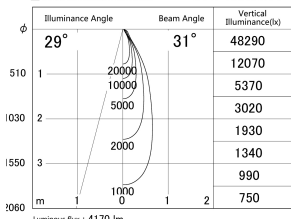

■ Lighting Distribution Curve (cd/1000 lm)