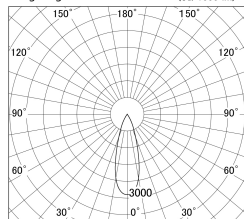

■ Lighting Distribution Curve (cd/1000 lm)