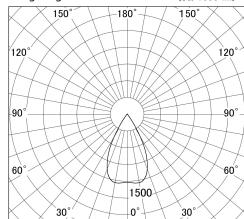

Installation	Recessed mount
Type	Lens type adjustable downlight: Antiglare type
Fixture wattage	36W
Beam angle	56deg
Color Temp.	2700K
CRI	Ra>90
Luminous	3563 lm
Body	Die-castaluminumalloy
Body finish	N/A
Trim finish	White
Reflector finish	White
IP Rate	IP20
Light source	COB module
Input Voltage	AC220~240V
Dimming Type	Non-Dimmable
Certificate	CE,CCC
Cut Hole	150mm

Lighting Distribution Curve (cd/1000 lm)