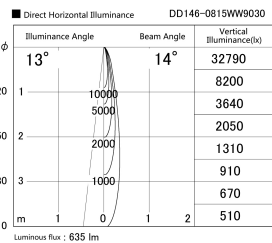

Item no. DD146-0815WW9030

Series Name: Cledy versa L-G Antiglare
(DD146-AG)

White Reflector

Installation	Recessed mount
Type	Lens type adjustable downlight: Antiglare type
Fixture wattage	7.5W
Beam angle	14deg
Color Temp.	3000K
CRI	Ra>90
Luminous	636.00421940928 lm
Body	Die-castaluminumalloy
Body finish	N/A
Trim finish	White
Reflector finish	White
IP Rate	IP20
Light source	COB module
Input Voltage	AC220~240V
Dimming Type	Non-Dimmable
Certificate	CE,CCC
Cut Hole	100mm