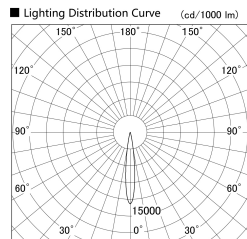

Item no. DD146-0815WW9030

Series Name: Cledy versa L-G Antiglare
(DD146-AG)

White Reflector

Installation	Recessed mount
Type	Lens type adjustable downlight: Antiglare type
Fixture wattage	7.5W
Beam angle	14deg
Color Temp.	3000K
CRI	Ra>90
Luminous	636.00421940928 lm
Body	Die-castaluminumalloy
Body finish	N/A
Trim finish	White
Reflector finish	White
IP Rate	IP20
Light source	COB module
Input Voltage	AC220~240V
Dimming Type	Non-Dimmable
Certificate	CE,CCC
Cut Hole	100mm