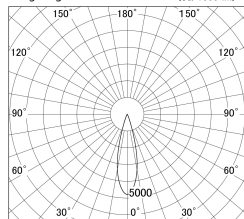

■ Lighting Distribution Curve (cd/1000 lm)