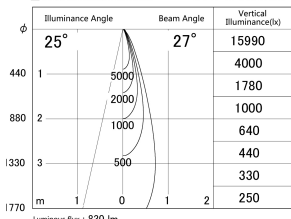

■ Lighting Distribution Curve (cd/1000 lm)