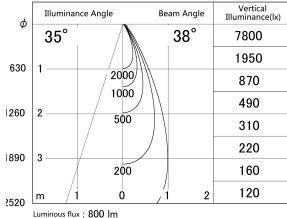

■ Lighting Distribution Curve (cd/1000 lm)