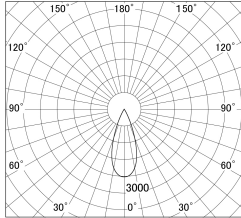

■ Lighting Distribution Curve (cd/1000 lm)