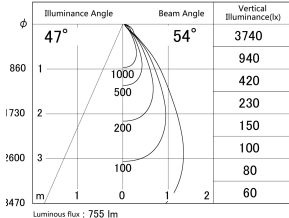

■ Lighting Distribution Curve (cd/1000 lm)