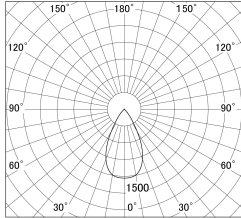

■ Lighting Distribution Curve (cd/1000 lm)