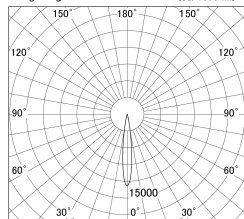

Installation	Recessed mount
Type	Lens type adjustable downlight: Antiglare type
Fixture wattage	14.5W
Beam angle	14deg
Color Temp.	3000K
CRI	Ra>90
Luminous	1158 lm
Body	Die-castaluminumalloy
Body finish	N/A
Trim finish	White
Reflector finish	White
IP Rate	IP20
Light source	COB module
Input Voltage	AC220~240V
Dimming Type	Non-Dimmable
Certificate	CE,CCC
Cut Hole	100mm

■ Lighting Distribution Curve (cd/1000 lm)

φ	Illuminance Angle	Beam Angle	Vertical Illuminance(lx)
220	13°	14°	59710
1			14930
2			6630
450			3730
2			2390
680			1660
3			1220
910			930

Luminous flux : 1160 lm