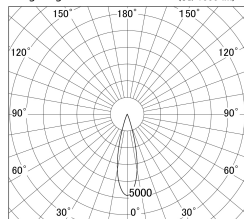

■ Lighting Distribution Curve (cd/1000 lm)