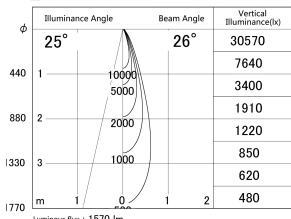

■ Lighting Distribution Curve (cd/1000 lm)