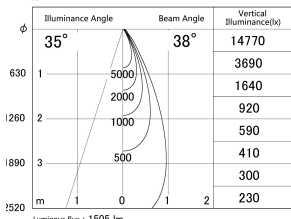

Item no. DD146-1535WW9030

Series Name: Cledy versa L-G Antiglare
(DD146-AG)

White Reflector

■ Lighting Distribution Curve (cd/1000 lm)

■ Direct Horizontal Illuminance DD146-1535WW9030

Installation	Recessed mount
Type	Lens type adjustable downlight: Antiglare type
Fixture wattage	14.5W
Beam angle	38deg
Color Temp.	3000K
CRI	Ra>90
Luminous	1506 lm
Body	Die-castaluminumalloy
Body finish	N/A
Trim finish	White
Reflector finish	White
IP Rate	IP20
Light source	COB module
Input Voltage	AC220~240V
Dimming Type	Non-Dimmable
Certificate	CE,CCC
Cut Hole	100mm