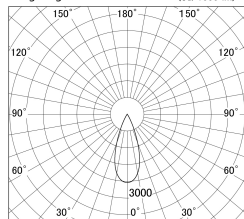

Item no. DD146-1535WW9030

Series Name: Cledy versa L-G Antiglare
(DD146-AG)

White Reflector

■ Lighting Distribution Curve (cd/1000 lm)

■ Direct Horizontal Illuminance DD146-1535WW9030

Installation	Recessed mount
Type	Lens type adjustable downlight: Antiglare type
Fixture wattage	14.5W
Beam angle	38deg
Color Temp.	3000K
CRI	Ra>90
Luminous	1506 lm
Body	Die-castaluminumalloy
Body finish	N/A
Trim finish	White
Reflector finish	White
IP Rate	IP20
Light source	COB module
Input Voltage	AC220~240V
Dimming Type	Non-Dimmable
Certificate	CE,CCC
Cut Hole	100mm