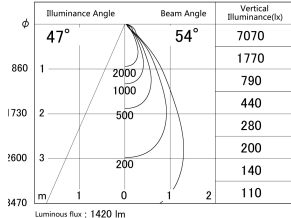

■ Lighting Distribution Curve (cd/1000 lm)