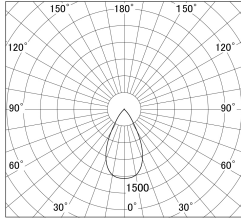

■ Lighting Distribution Curve (cd/1000 lm)