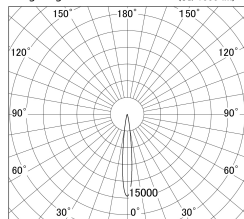

Item no. DD146-2015WW9030

Series Name: Cledy versa L-G Antiglare  
(DD146-AG)

White Reflector

■ Lighting Distribution Curve (cd/1000 lm)

■ Direct Horizontal Illuminance DD146-2015WW9030

φ	Illuminance Angle	Beam Angle	Vertical Illuminance(lx)
	12°	13°	137660
210	50000		34420
420	20000		15300
630	10000		8600
840	5000		5510
			3820
			2810
			2150

Luminous flux : 2330 lm

Installation	Recessed mount
Type	Lens type adjustable downlight: Antiglare type
Fixture wattage	21W
Beam angle	13deg
Color Temp.	3000K
CRI	Ra>90
Luminous	2332 lm
Body	Die-castaluminumalloy
Body finish	N/A
Trim finish	White
Reflector finish	White
IP Rate	IP20
Light source	COB module
Input Voltage	AC220~240V
Dimming Type	Non-Dimmable
Certificate	CE,CCC
Cut Hole	125mm