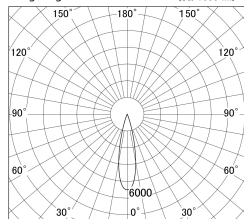

■ Lighting Distribution Curve (cd/1000 lm)