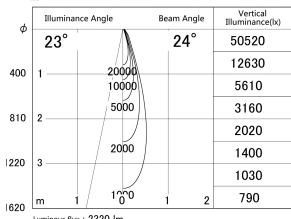

■ Lighting Distribution Curve (cd/1000 lm)