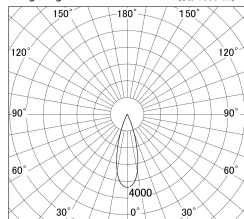

■ Lighting Distribution Curve (cd/1000 lm)