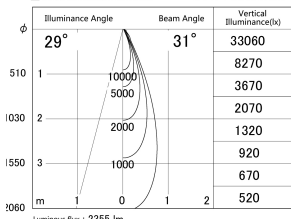

■ Lighting Distribution Curve (cd/1000 lm)