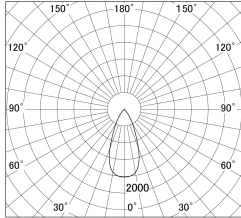

Item no. DD146-2050WW9030

Series Name: Cledy versa L-G Antiglare  
(DD146-AG)

White Reflector

■ Lighting Distribution Curve (cd/1000 lm)

■ Direct Horizontal Illuminance DD146-2050WW9030

Installation	Recessed mount
Type	Lens type adjustable downlight: Antiglare type
Fixture wattage	21W
Beam angle	44deg
Color Temp.	3000K
CRI	Ra>90
Luminous	2126 lm
Body	Die-castaluminumalloy
Body finish	N/A
Trim finish	White
Reflector finish	White
IP Rate	IP20
Light source	COB module
Input Voltage	AC220~240V
Dimming Type	Non-Dimmable
Certificate	CE,CCC
Cut Hole	125mm