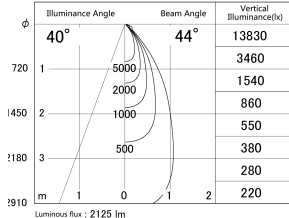

Item no. DD146-2050WW9030

Series Name: Cledy versa L-G Antiglare  
(DD146-AG)

White Reflector

■ Lighting Distribution Curve (cd/1000 lm)

■ Direct Horizontal Illuminance DD146-2050WW9030

Installation	Recessed mount
Type	Lens type adjustable downlight: Antiglare type
Fixture wattage	21W
Beam angle	44deg
Color Temp.	3000K
CRI	Ra>90
Luminous	2126 lm
Body	Die-castaluminumalloy
Body finish	N/A
Trim finish	White
Reflector finish	White
IP Rate	IP20
Light source	COB module
Input Voltage	AC220~240V
Dimming Type	Non-Dimmable
Certificate	CE,CCC
Cut Hole	125mm