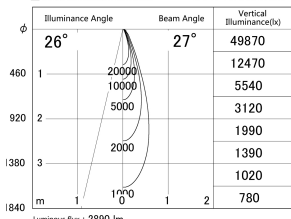

■ Lighting Distribution Curve (cd/1000 lm)