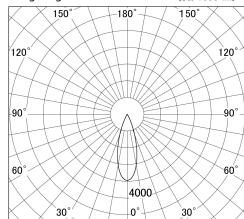

■ Lighting Distribution Curve (cd/1000 lm)