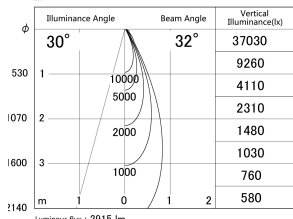

■ Lighting Distribution Curve (cd/1000 lm)