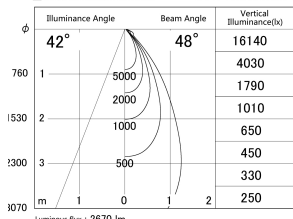

■ Lighting Distribution Curve (cd/1000 lm)