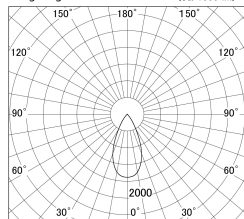

■ Lighting Distribution Curve (cd/1000 lm)