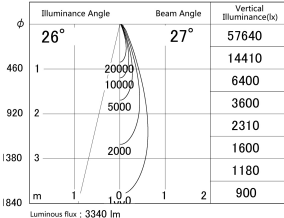

■ Lighting Distribution Curve (cd/1000 lm)