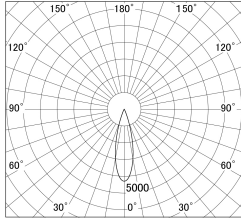

■ Lighting Distribution Curve (cd/1000 lm)