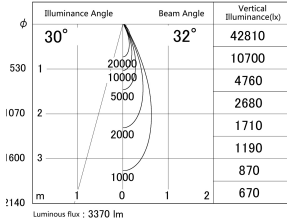

Item no. DD146-3035WW9030

Series Name: Cledy versa L-G Antiglare
(DD146-AG)

White Reflector

■ Lighting Distribution Curve (cd/1000 lm)

■ Direct Horizontal Illuminance DD146-3035WW9030

Installation	Recessed mount
Type	Lens type adjustable downlight: Antiglare type
Fixture wattage	28W
Beam angle	32deg
Color Temp.	3000K
CRI	Ra>90
Luminous	3372.0096735187 lm
Body	Die-castaluminumalloy
Body finish	N/A
Trim finish	White
Reflector finish	White
IP Rate	IP20
Light source	COB module
Input Voltage	AC220~240V
Dimming Type	Non-Dimmable
Certificate	CE,CCC
Cut Hole	125mm