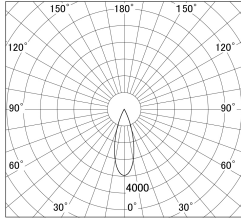

Item no. DD146-3035WW9030

Series Name: Cledy versa L-G Antiglare
(DD146-AG)

White Reflector

■ Lighting Distribution Curve (cd/1000 lm)

■ Direct Horizontal Illuminance DD146-3035WW9030

Installation	Recessed mount
Type	Lens type adjustable downlight: Antiglare type
Fixture wattage	28W
Beam angle	32deg
Color Temp.	3000K
CRI	Ra>90
Luminous	3372.0096735187 lm
Body	Die-castaluminumalloy
Body finish	N/A
Trim finish	White
Reflector finish	White
IP Rate	IP20
Light source	COB module
Input Voltage	AC220~240V
Dimming Type	Non-Dimmable
Certificate	CE,CCC
Cut Hole	125mm