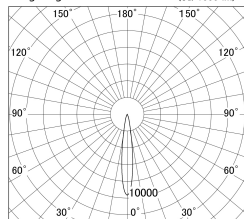

■ Lighting Distribution Curve (cd/1000 lm)