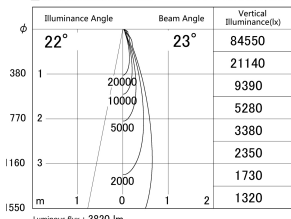

■ Lighting Distribution Curve (cd/1000 lm)