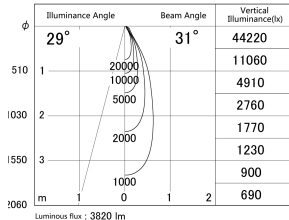

■ Lighting Distribution Curve (cd/1000 lm)