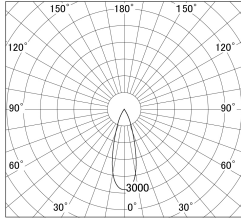

■ Lighting Distribution Curve (cd/1000 lm)