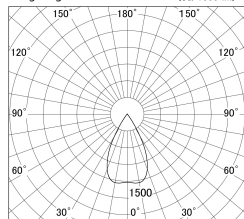

Installation	Recessed mount
Type	Lens type adjustable downlight: Antiglare type
Fixture wattage	32W
Beam angle	56deg
Color Temp.	3000K
CRI	Ra>90
Luminous	3263.5795148248 lm
Body	Die-castaluminumalloy
Body finish	N/A
Trim finish	White
Reflector finish	White
IP Rate	IP20
Light source	COB module
Input Voltage	AC220~240V
Dimming Type	Non-Dimmable
Certificate	CE,CCC
Cut Hole	150mm

Lighting Distribution Curve (cd/1000 lm)