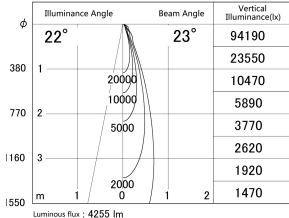

■ Lighting Distribution Curve (cd/1000 lm)