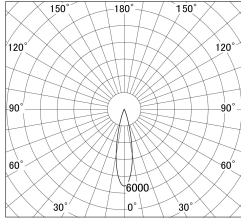

■ Lighting Distribution Curve (cd/1000 lm)