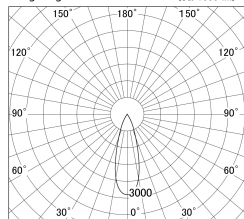

■ Lighting Distribution Curve (cd/1000 lm)