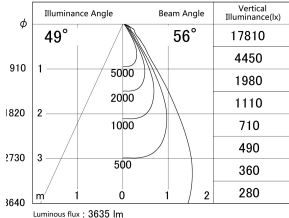

■ Lighting Distribution Curve (cd/1000 lm)