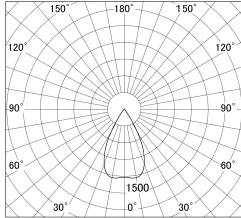

■ Lighting Distribution Curve (cd/1000 lm)