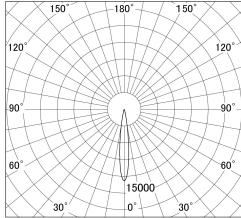

Item no. DD146-0815WW9035

Series Name: Cledy versa L-G Antiglare
(DD146-AG)

White Reflector

Lighting Distribution Curve (cd/1000 lm)

Direct Horizontal Illuminance DD146-0815WW9035

Illuminance Angle	Beam Angle	Vertical Illuminance(lx)
13°	14°	33460
		8370
		3720
		2090
		1340
		930
		680
		520

Luminous flux : 650 lm

Installation	Recessed mount
Type	Lens type adjustable downlight: Antiglare type
Fixture wattage	7.5W
Beam angle	14deg
Color Temp.	3500K
CRI	Ra>90
Luminous	649 lm
Body	Die-castaluminumalloy
Body finish	N/A
Trim finish	White
Reflector finish	White
IP Rate	IP20
Light source	COB module
Input Voltage	AC220~240V
Dimming Type	Non-Dimmable
Certificate	CE,CCC
Cut Hole	100mm