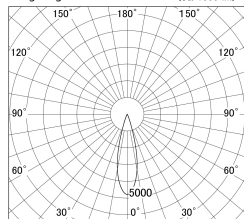

Lighting Distribution Curve (cd/1000 lm)