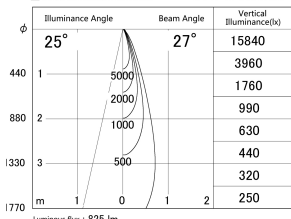

Lighting Distribution Curve (cd/1000 lm)