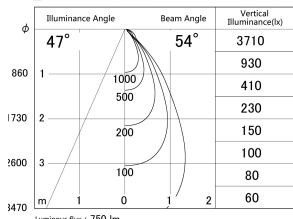

■ Lighting Distribution Curve (cd/1000 lm)