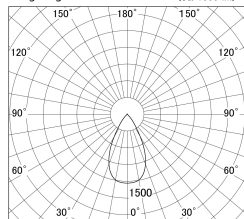

■ Lighting Distribution Curve (cd/1000 lm)