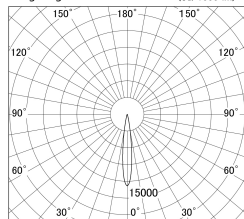

Item no. DD146-1515WW9035

Series Name: Cledy versa L-G Antiglare
(DD146-AG)

White Reflector

Lighting Distribution Curve (cd/1000 lm)

Direct Horizontal Illuminance DD146-1515WW9035

Illuminance Angle	Beam Angle	Vertical Illuminance(lx)
13°	14°	60890
		15220
		6770
		3810
		2440
		1690
		1240
		950

Luminous flux : 1180 lm

Installation	Recessed mount
Type	Lens type adjustable downlight: Antiglare type
Fixture wattage	14.5W
Beam angle	14deg
Color Temp.	3500K
CRI	Ra>90
Luminous	1181 lm
Body	Die-castaluminumalloy
Body finish	N/A
Trim finish	White
Reflector finish	White
IP Rate	IP20
Light source	COB module
Input Voltage	AC220~240V
Dimming Type	Non-Dimmable
Certificate	CE,CCC
Cut Hole	100mm