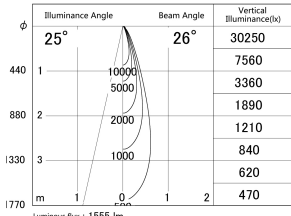

■ Lighting Distribution Curve (cd/1000 lm)