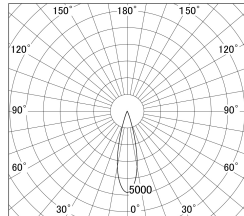

■ Lighting Distribution Curve (cd/1000 lm)