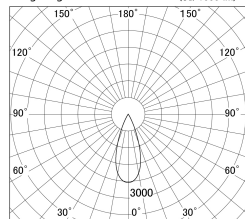

Installation	Recessed mount
Type	Lens type adjustable downlight: Antiglare type
Fixture wattage	14.5W
Beam angle	38deg
Color Temp.	3500K
CRI	Ra>90
Luminous	1491 lm
Body	Die-castaluminumalloy
Body finish	N/A
Trim finish	White
Reflector finish	White
IP Rate	IP20
Light source	COB module
Input Voltage	AC220~240V
Dimming Type	Non-Dimmable
Certificate	CE,CCC
Cut Hole	100mm

Lighting Distribution Curve (cd/1000 lm)