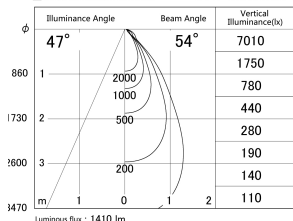

Item no. DD146-1550WW9035

Series Name: Cledy versa L-G Antiglare  
(DD146-AG)

White Reflector

■ Lighting Distribution Curve (cd/1000 lm)

■ Direct Horizontal Illuminance DD146-1550WW9035

Installation	Recessed mount
Type	Lens type adjustable downlight: Antiglare type
Fixture wattage	14.5W
Beam angle	54deg
Color Temp.	3500K
CRI	Ra>90
Luminous	1408 lm
Body	Die-castaluminumalloy
Body finish	N/A
Trim finish	White
Reflector finish	White
IP Rate	IP20
Light source	COB module
Input Voltage	AC220~240V
Dimming Type	Non-Dimmable
Certificate	CE,CCC
Cut Hole	100mm