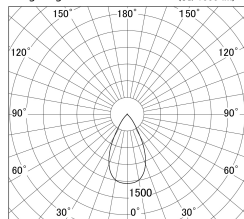

Item no. DD146-1550WW9035

Series Name: Cledy versa L-G Antiglare  
(DD146-AG)

White Reflector

■ Lighting Distribution Curve (cd/1000 lm)

■ Direct Horizontal Illuminance DD146-1550WW9035

Installation	Recessed mount
Type	Lens type adjustable downlight: Antiglare type
Fixture wattage	14.5W
Beam angle	54deg
Color Temp.	3500K
CRI	Ra>90
Luminous	1408 lm
Body	Die-castaluminumalloy
Body finish	N/A
Trim finish	White
Reflector finish	White
IP Rate	IP20
Light source	COB module
Input Voltage	AC220~240V
Dimming Type	Non-Dimmable
Certificate	CE,CCC
Cut Hole	100mm