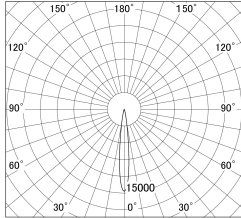

■ Lighting Distribution Curve (cd/1000 lm)