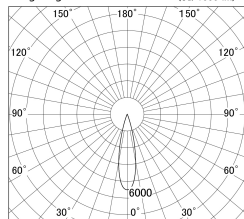

■ Lighting Distribution Curve (cd/1000 lm)