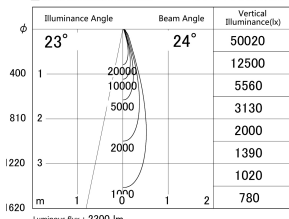

■ Lighting Distribution Curve (cd/1000 lm)