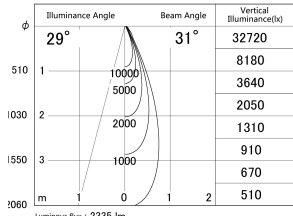

■ Lighting Distribution Curve (cd/1000 lm)