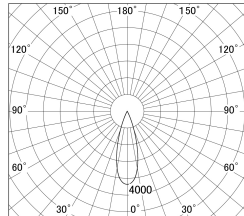

■ Lighting Distribution Curve (cd/1000 lm)