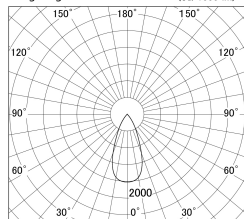

■ Lighting Distribution Curve (cd/1000 lm)