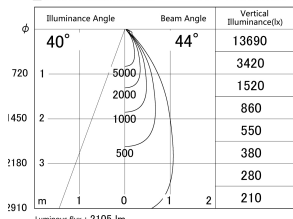

■ Lighting Distribution Curve (cd/1000 lm)