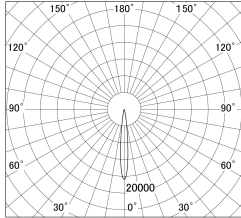

■ Lighting Distribution Curve (cd/1000 lm)