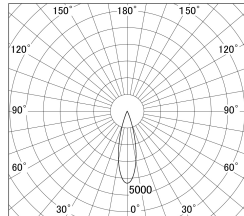

■ Lighting Distribution Curve (cd/1000 lm)

φ	Illuminance Angle	Beam Angle	Vertical Illuminance(lx)
	26°	27°	49370
460			12340
920			5490
1840			3090
			1970
			1370
			1010
			770

Luminous flux : 2860 lm

Installation	Recessed mount
Type	Lens type adjustable downlight: Antiglare type
Fixture wattage	24W
Beam angle	27deg
Color Temp.	3500K
CRI	Ra>90
Luminous	2859 lm
Body	Die-castaluminumalloy
Body finish	N/A
Trim finish	White
Reflector finish	White
IP Rate	IP20
Light source	COB module
Input Voltage	AC220~240V
Dimming Type	Non-Dimmable
Certificate	CE,CCC
Cut Hole	125mm