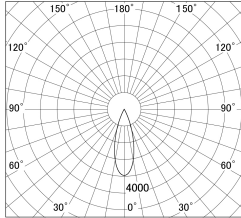

■ Lighting Distribution Curve (cd/1000 lm)