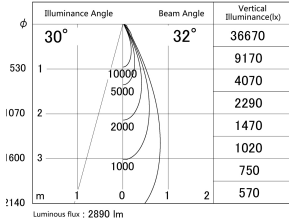

■ Lighting Distribution Curve (cd/1000 lm)