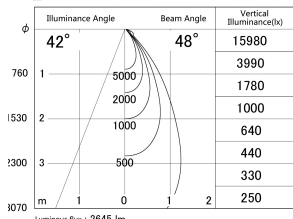

Item no. DD146-2550WW9035

Series Name: Cledy versa L-G Antiglare
(DD146-AG)

White Reflector

■ Lighting Distribution Curve (cd/1000 lm)

■ Direct Horizontal Illuminance DD146-2550WW9035

Installation	Recessed mount
Type	Lens type adjustable downlight: Antiglare type
Fixture wattage	24W
Beam angle	48deg
Color Temp.	3500K
CRI	Ra>90
Luminous	2645 lm
Body	Die-castaluminumalloy
Body finish	N/A
Trim finish	White
Reflector finish	White
IP Rate	IP20
Light source	COB module
Input Voltage	AC220~240V
Dimming Type	Non-Dimmable
Certificate	CE,CCC
Cut Hole	125mm