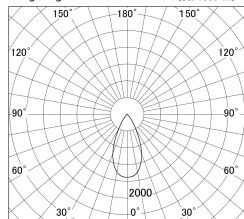

Item no. DD146-2550WW9035

Series Name: Cledy versa L-G Antiglare
(DD146-AG)

White Reflector

■ Lighting Distribution Curve (cd/1000 lm)

■ Direct Horizontal Illuminance DD146-2550WW9035

Installation	Recessed mount
Type	Lens type adjustable downlight: Antiglare type
Fixture wattage	24W
Beam angle	48deg
Color Temp.	3500K
CRI	Ra>90
Luminous	2645 lm
Body	Die-castaluminumalloy
Body finish	N/A
Trim finish	White
Reflector finish	White
IP Rate	IP20
Light source	COB module
Input Voltage	AC220~240V
Dimming Type	Non-Dimmable
Certificate	CE,CCC
Cut Hole	125mm