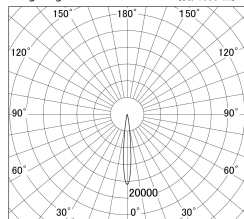

■ Lighting Distribution Curve (cd/1000 lm)