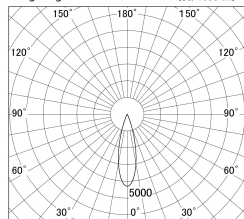

■ Lighting Distribution Curve (cd/1000 lm)