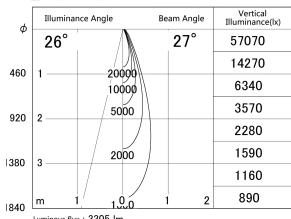

■ Lighting Distribution Curve (cd/1000 lm)