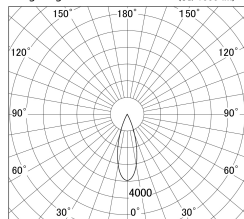

■ Lighting Distribution Curve (cd/1000 lm)