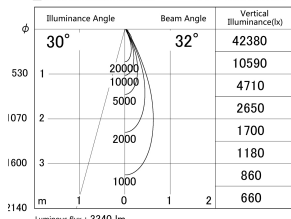

■ Lighting Distribution Curve (cd/1000 lm)