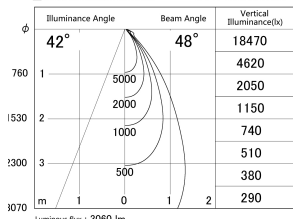

Lighting Distribution Curve (cd/1000 lm)