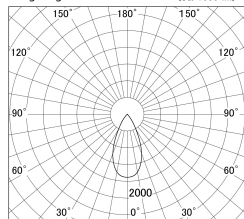

Lighting Distribution Curve (cd/1000 lm)