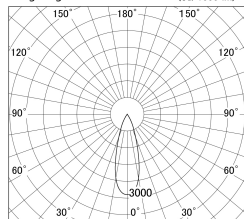

■ Lighting Distribution Curve (cd/1000 lm)