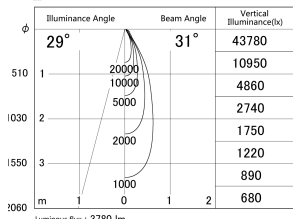

■ Lighting Distribution Curve (cd/1000 lm)